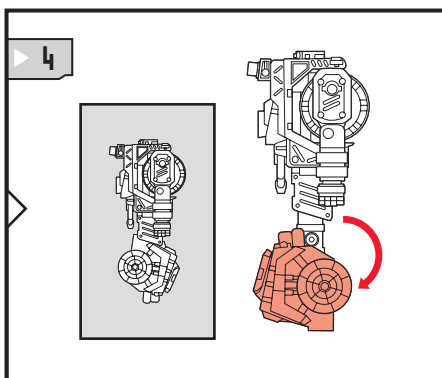

CHANGING TO ROBOT

REVERSE ORDER OF INSTRUCTIONS TO CONVERT BACK INTO VEHICLE.